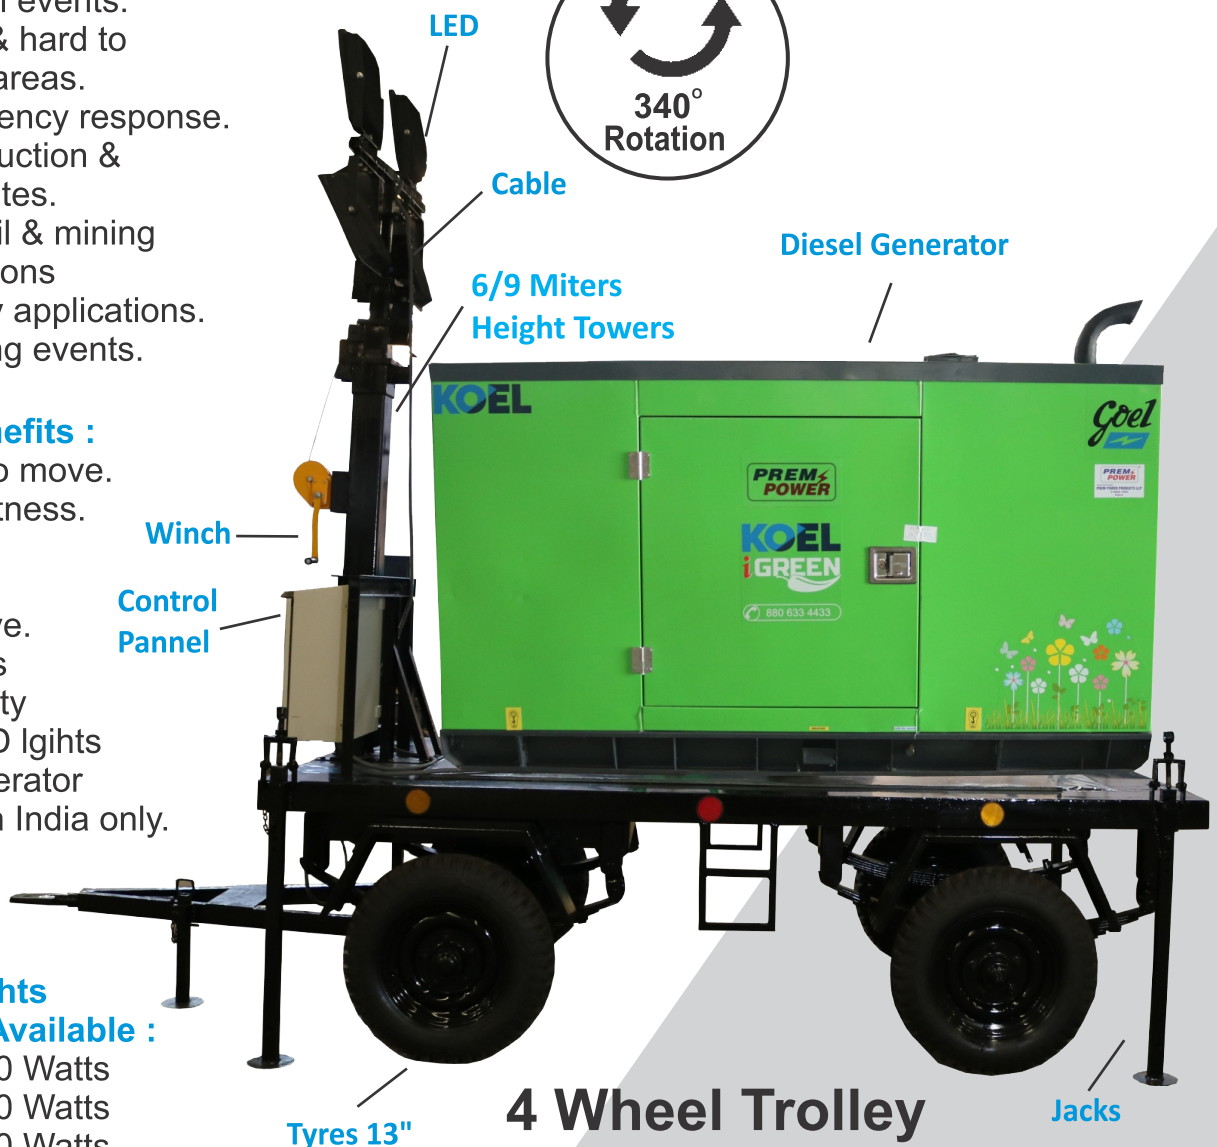

MOBILE LIGHT TOWER (MLT)

PREM
POWER

This **PREM POWER** light tower is ideal to use in tough and remote environments, such as applications in construction, mining and rental companies. This is portable and allows maximum fuel efficiency and reliability thereby providing low operational costs and reduced noise levels while increasing illumination coverage. **PREM POWER** best solution to your needs.

An
ISO
9001 : 2015
Certified
Company

Applications Use :

- Special events.
- Rural & hard to reach areas.
- Emergency response.
- Construction & work sites.
- Gas, oil & mining operations
- Military applications.
- Sporting events.

Key Benefits :

- Easy to move.
- Robustness.
- Safety.
- Cost effective.
- 2 years warranty for LED lights & Generator Valid in India only.

LED Lights Option Available :

- 4 X 200 Watts
- 4 X 300 Watts
- 4 X 400 Watts
- 4 X 500 Watts

INDIA'S #1 GENSET BRAND

SLIM POWER SERIES GENSET 5 - 12.5 kVA

India's first IOT enabled Genset
The Complete Power Back-up Solution

EFFICIENCY HAS A NEW NAME

karloskar
GREEN